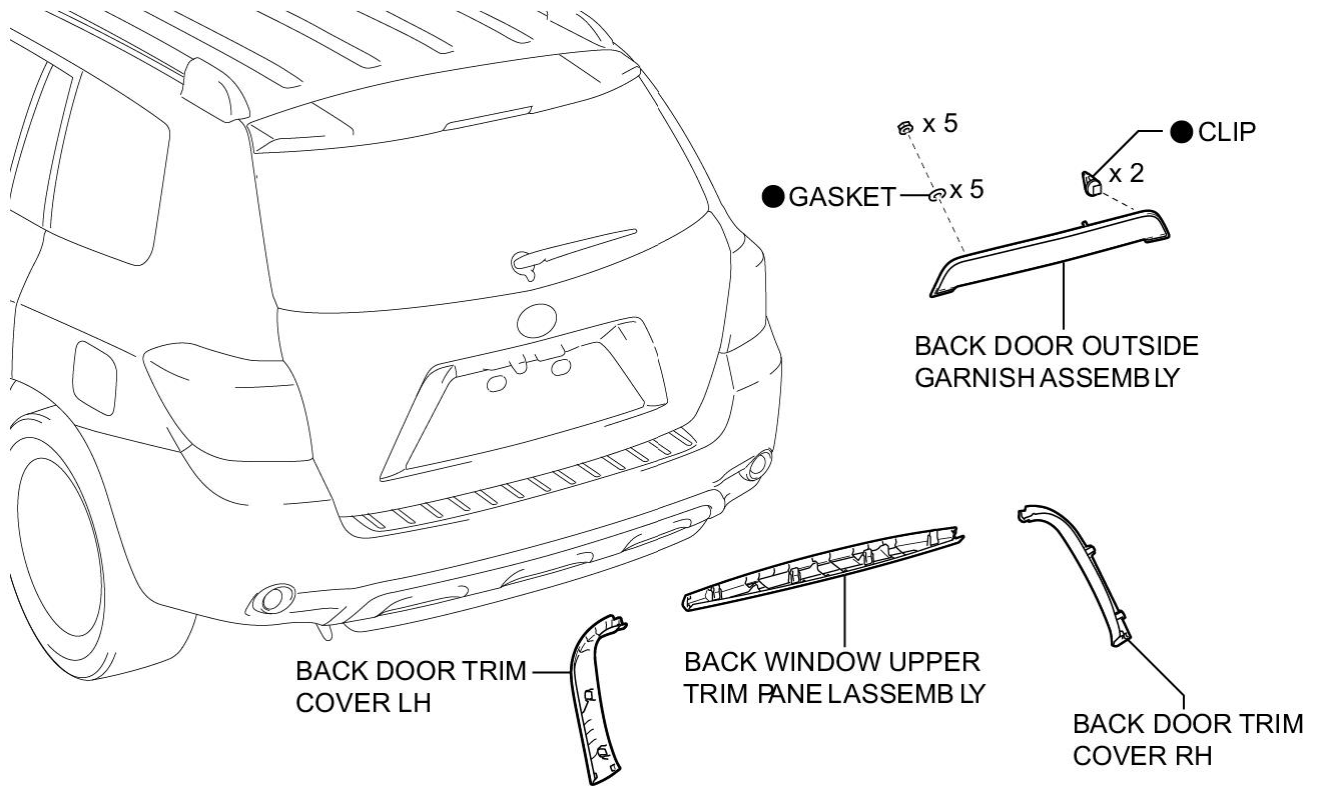

Last Modified: 8-3-2007		1.6 K
Service Category: Vehicle Exterior	Section: Exterior Panels/Trim	
Model Year: 2008	Model: Highlander	Doc ID: RM0000034XL000X
Title: EXTERIOR: BACK DOOR OUTSIDE GARNISH: COMPONENTS (2008 Highlander)		

COMPONENTS

ILLUSTRATION

N*m (kgf*cm, ft.*lbf): Specified torque

● Non-reusable part

P

ILLUSTRATION

● Non-reusable part