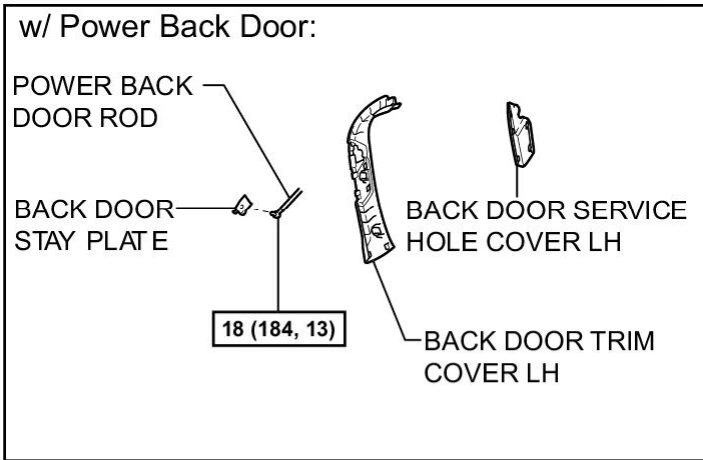

Last Modified: 8-3-2007		1.6 K
Service Category: Vehicle Exterior	Section: Exterior Panels/Trim	
Model Year: 2008	Model: Highlander	Doc ID: RM0000034XL000X
Title: EXTERIOR: BACK DOOR OUTSIDE GARNISH: COMPONENTS (2008 Highlander)		

COMPONENTS

ILLUSTRATION

N*m (kgf*cm, ft.*lbf): Specified torque

● Non-reusable part

P

ILLUSTRATION

● Non-reusable part